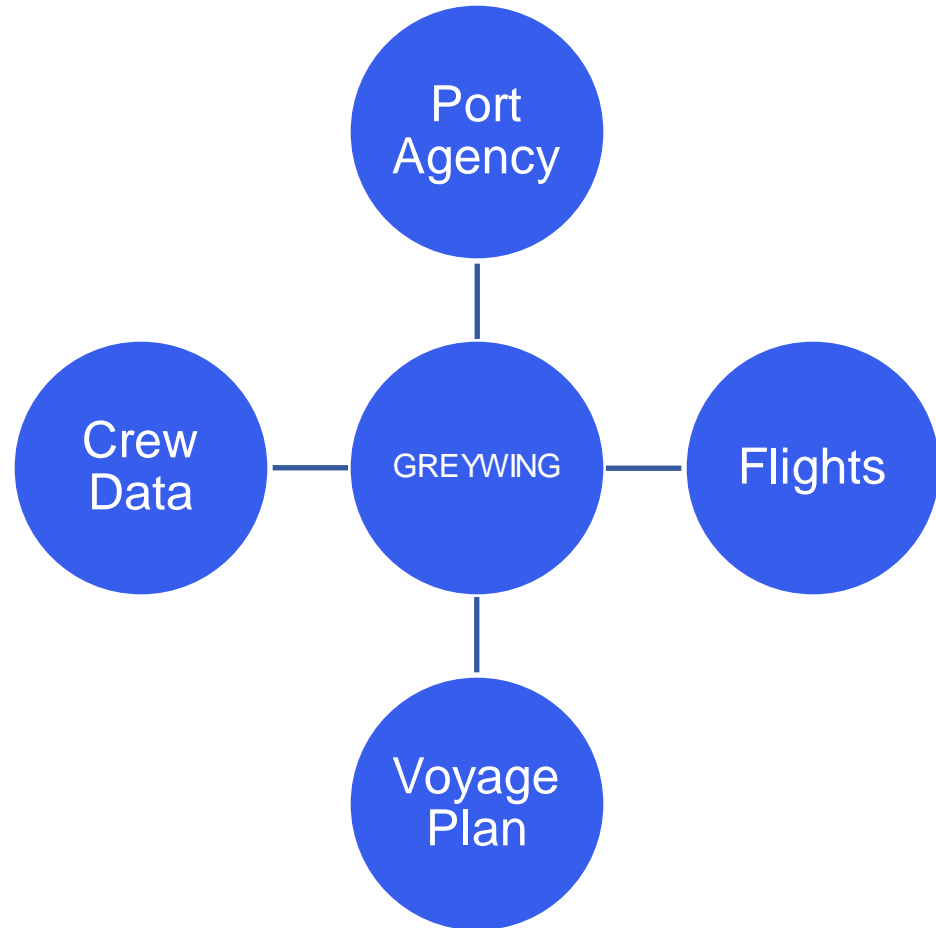

Crew Change Module

=

Actionable
Intelligence to
deliver a time &
cost-efficient crew
change.